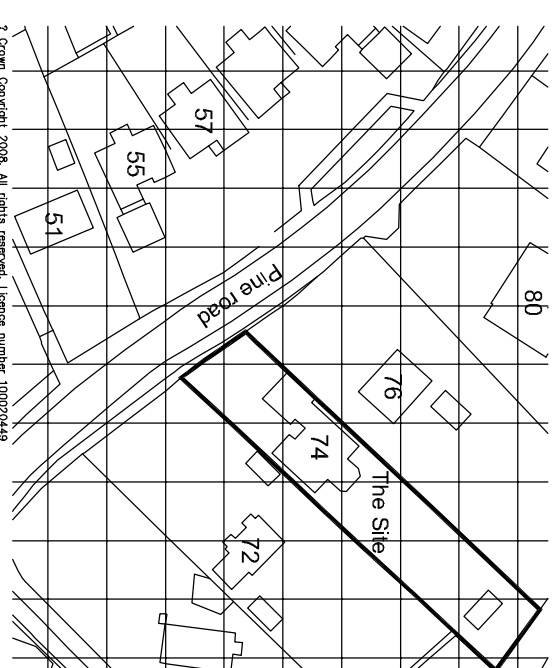

80

N

- NOTES
1. This drawing is the copyright of ABC Designs Ltd. It may not be copied, altered or reproduced in any way whatsoever neither passed to a third party without their written authority.
 2. Dimensions to be checked on site prior to commencing any work. Any discrepancies should be reported to the project designer immediately.
 3. Please do not scale these drawings.
 4. If in doubt ask.

© Copyright reserved

LOCATION PLAN - 1:1250

14 Ruby Close
Totton
Southampton
Hampshire
SO40 2BF

Office 02380 871104
Fax 02380 871104
Email admin@abc-designs.co.uk
Web www.abc-designs.co.uk

Client Mr & Mrs N Childs

Project Proposed Extension / Alterations
74 Pine Road
Chandlers Ford
Hampshire

Site and Location Plans

PROPOSED SITE PLAN - 1:250

Drawn	Scale	Checked	Date
MC	1:250	1:1250	Aug 08
Revision	no.	description	date
1	0801-WD01		