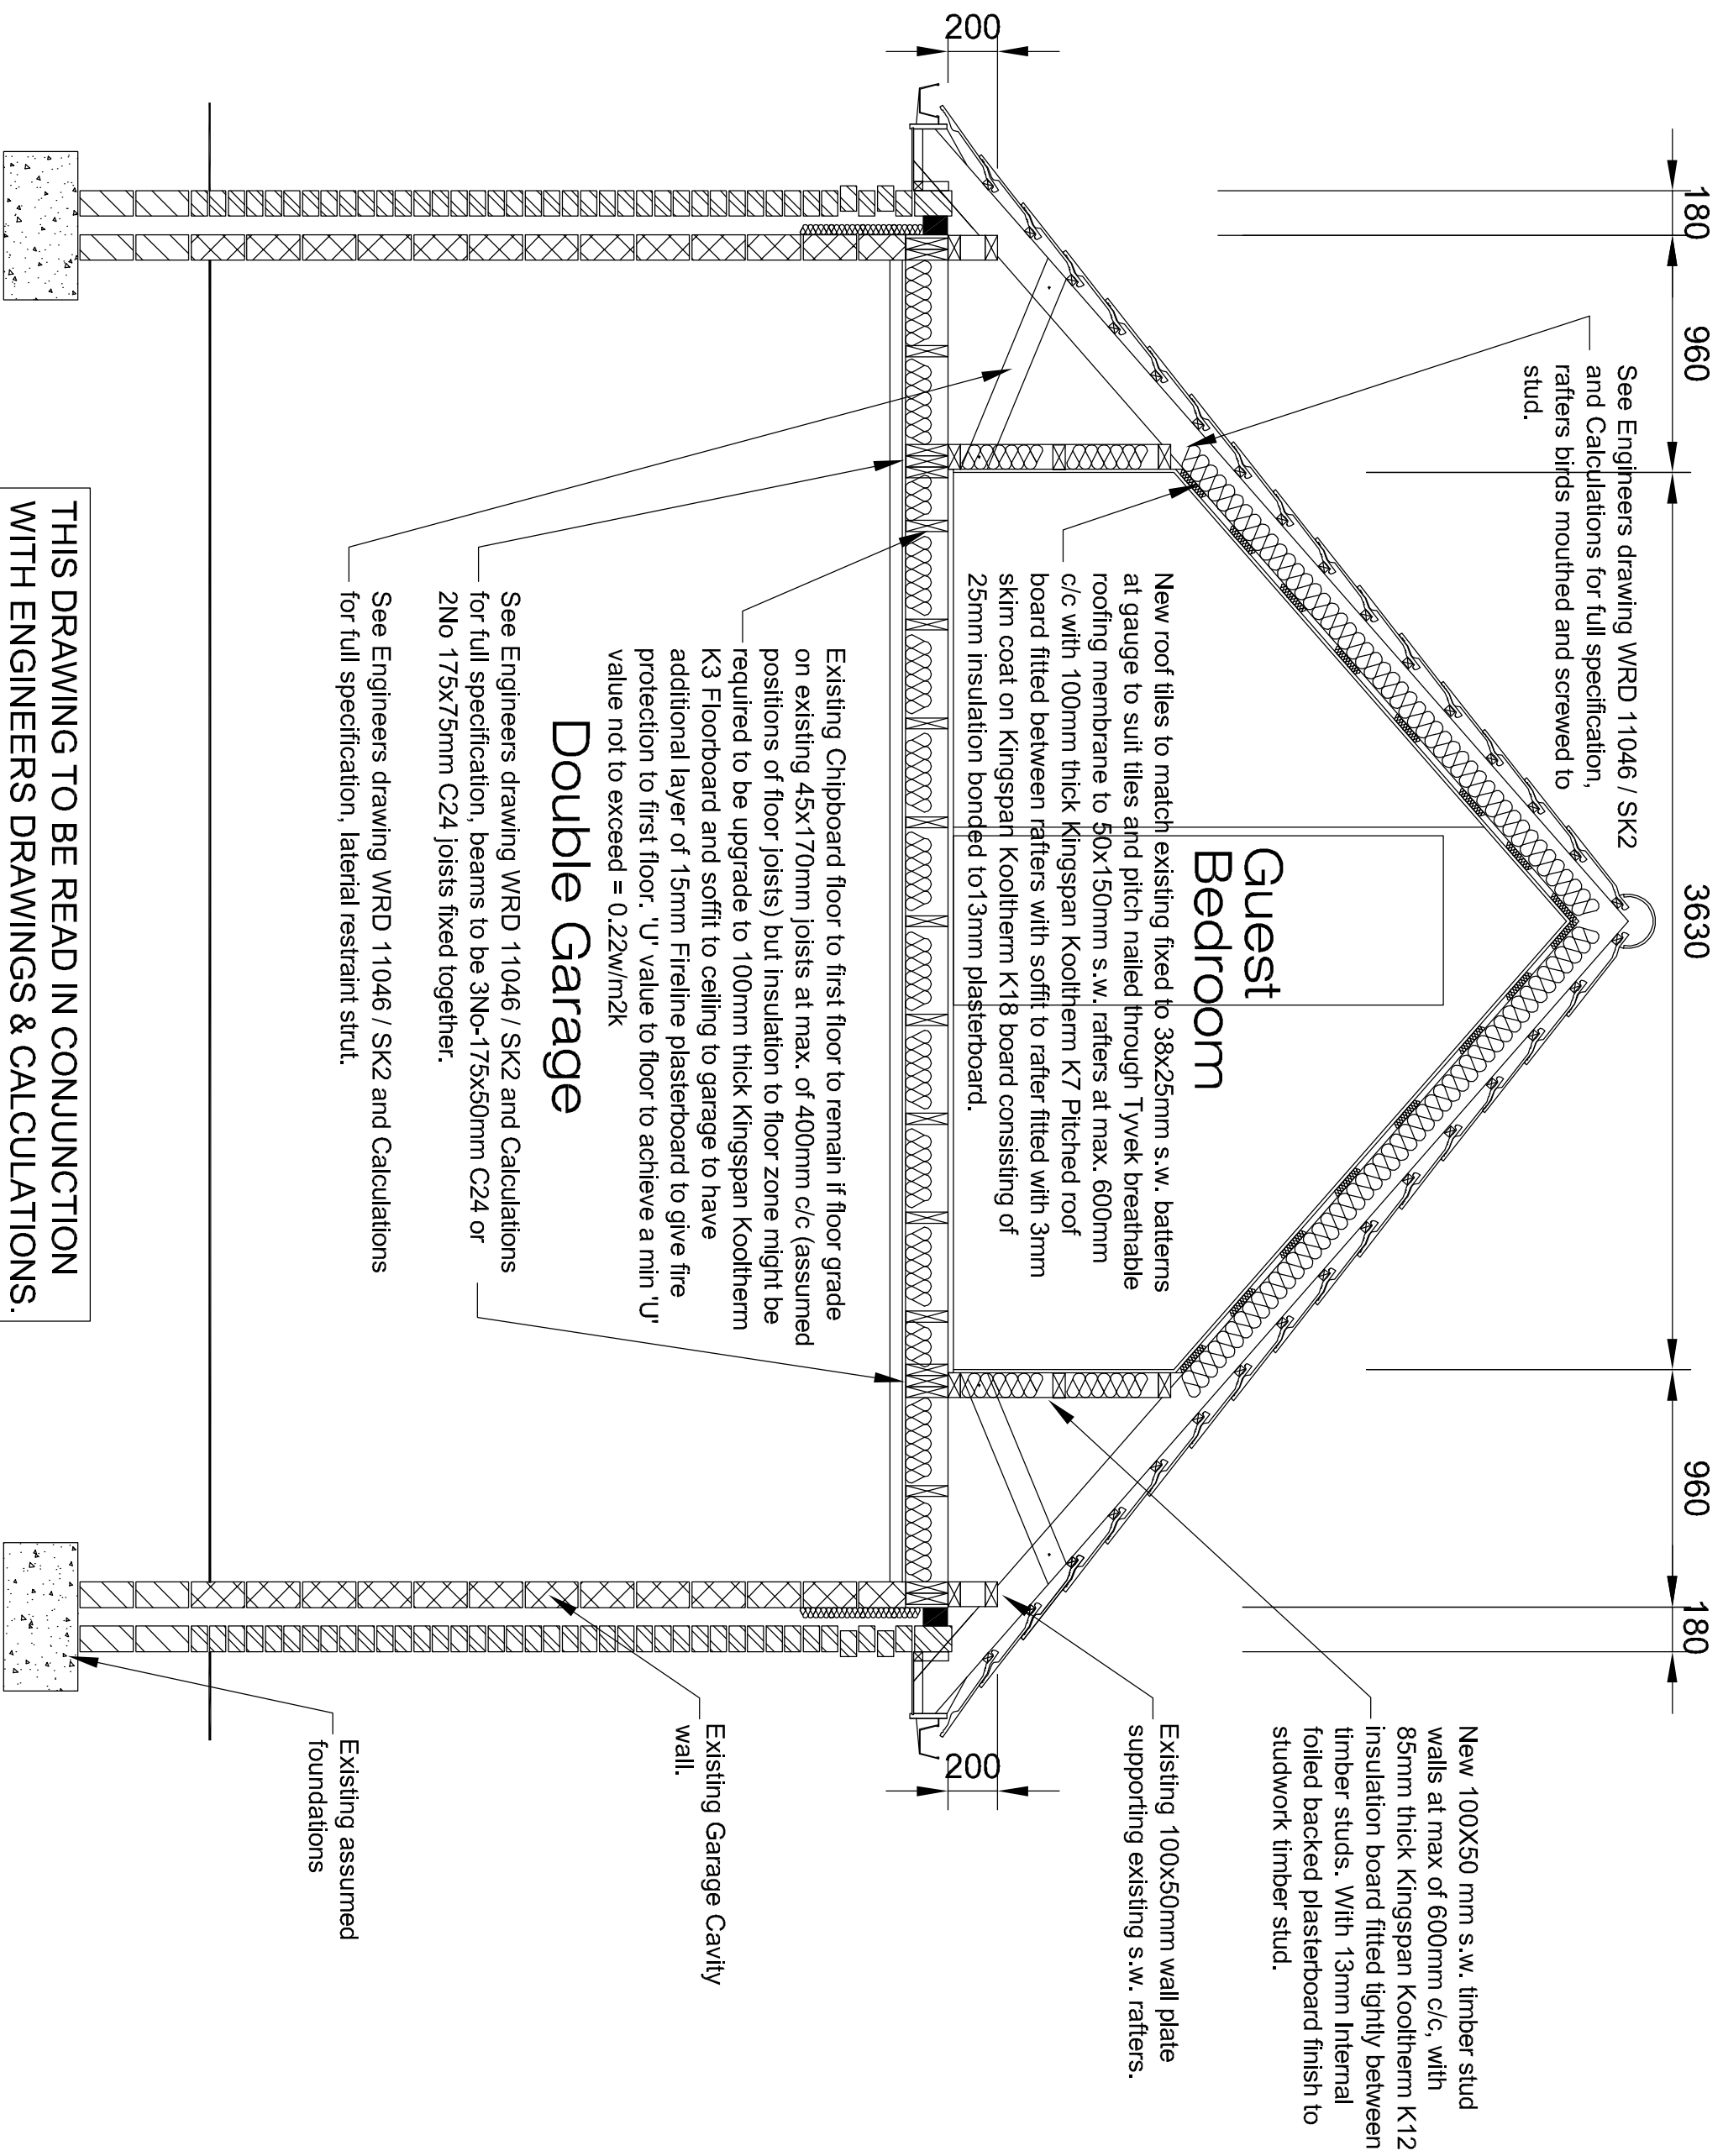

1. This drawing is the copyright of ABC Designs Ltd. It may not be copied, altered or reproduced in any way whatsoever, neither passed to a third party without their written authority.
2. Dimensions to be checked on site prior to commencing any work. Any discrepancies should be reported to the project designer immediately.
3. Please do not scale these drawings.
4. If in doubt ask.

THIS DRAWING TO BE READ IN CONJUNCTION WITH ENGINEERS DRAWINGS & CALCULATIONS.

Rev'	Description	Date	By	Ch
Drawing Status:				

14 Ruby Close
Totton
Southampton
Hampshire
SO40 2BF

Office 02380 871104
Fax 02380 871104
Email admin@abc-designs.co.uk
Web www.abc-designs.co.uk

Client Mr & Mrs N Childs

Project Proposed Extension / Alterations
74 Pine Road
Chandlers Ford
Hampshire

Drawing Section Through Garage and
Guest Bedroom

Drawn	Scale	Checked	Date
Mc	1:25		Aug 08
Drawing no.	Revision		
0801-WD04			