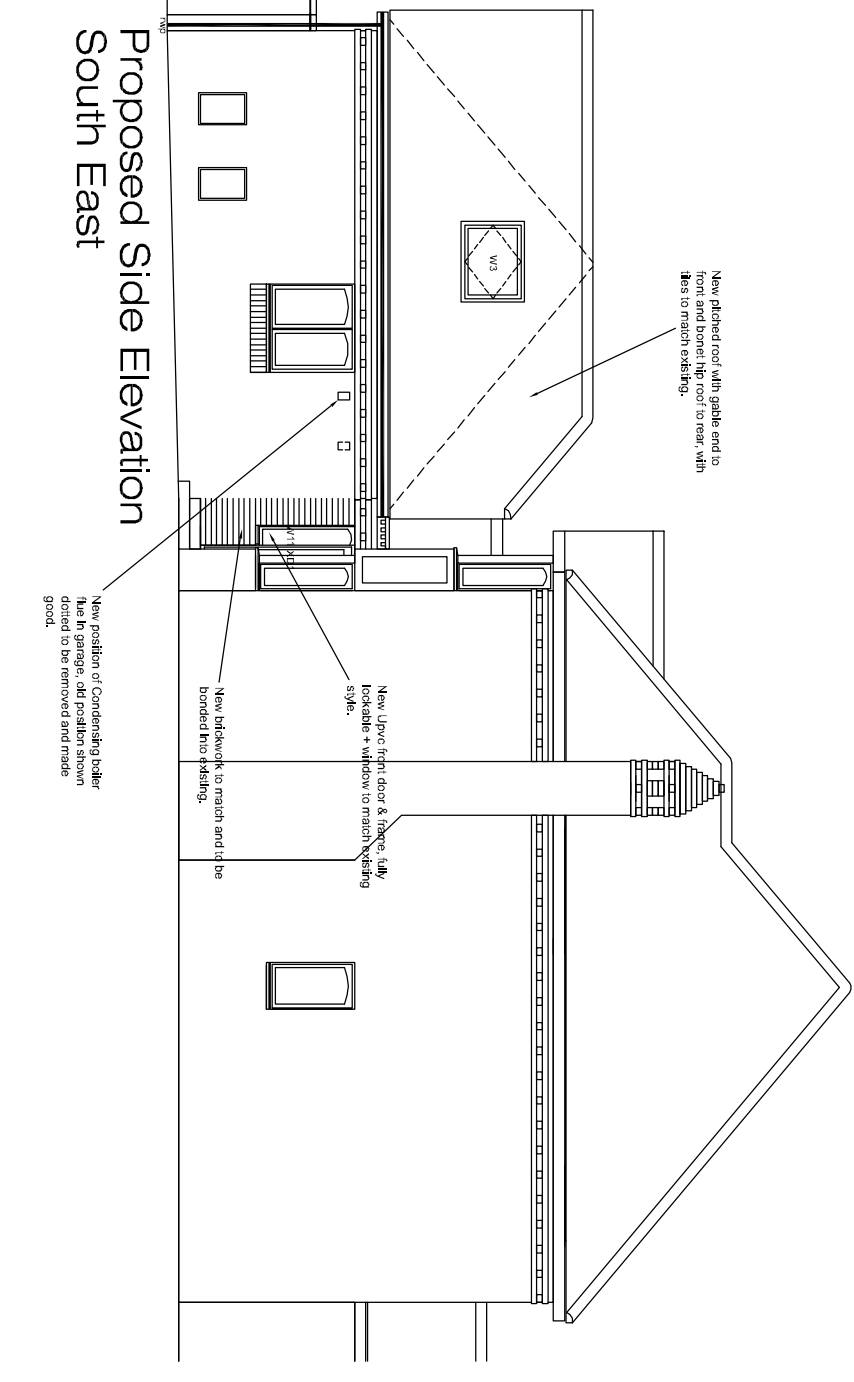

Proposed Front Elevation South West

Proposed Side Elevation South East

Proposed Side Elevation North West

Rev	Description	Date	By	Ch
Drawing Status:				

14 Ruby Close
 Totton
 Southampton
 Hampshire
 SO40 2BF

Drawing Elevations

Drawn	Scale	Checked	Date
MC	1:50		Aug 08
Drawing no.	Revision		
0801-WD03			