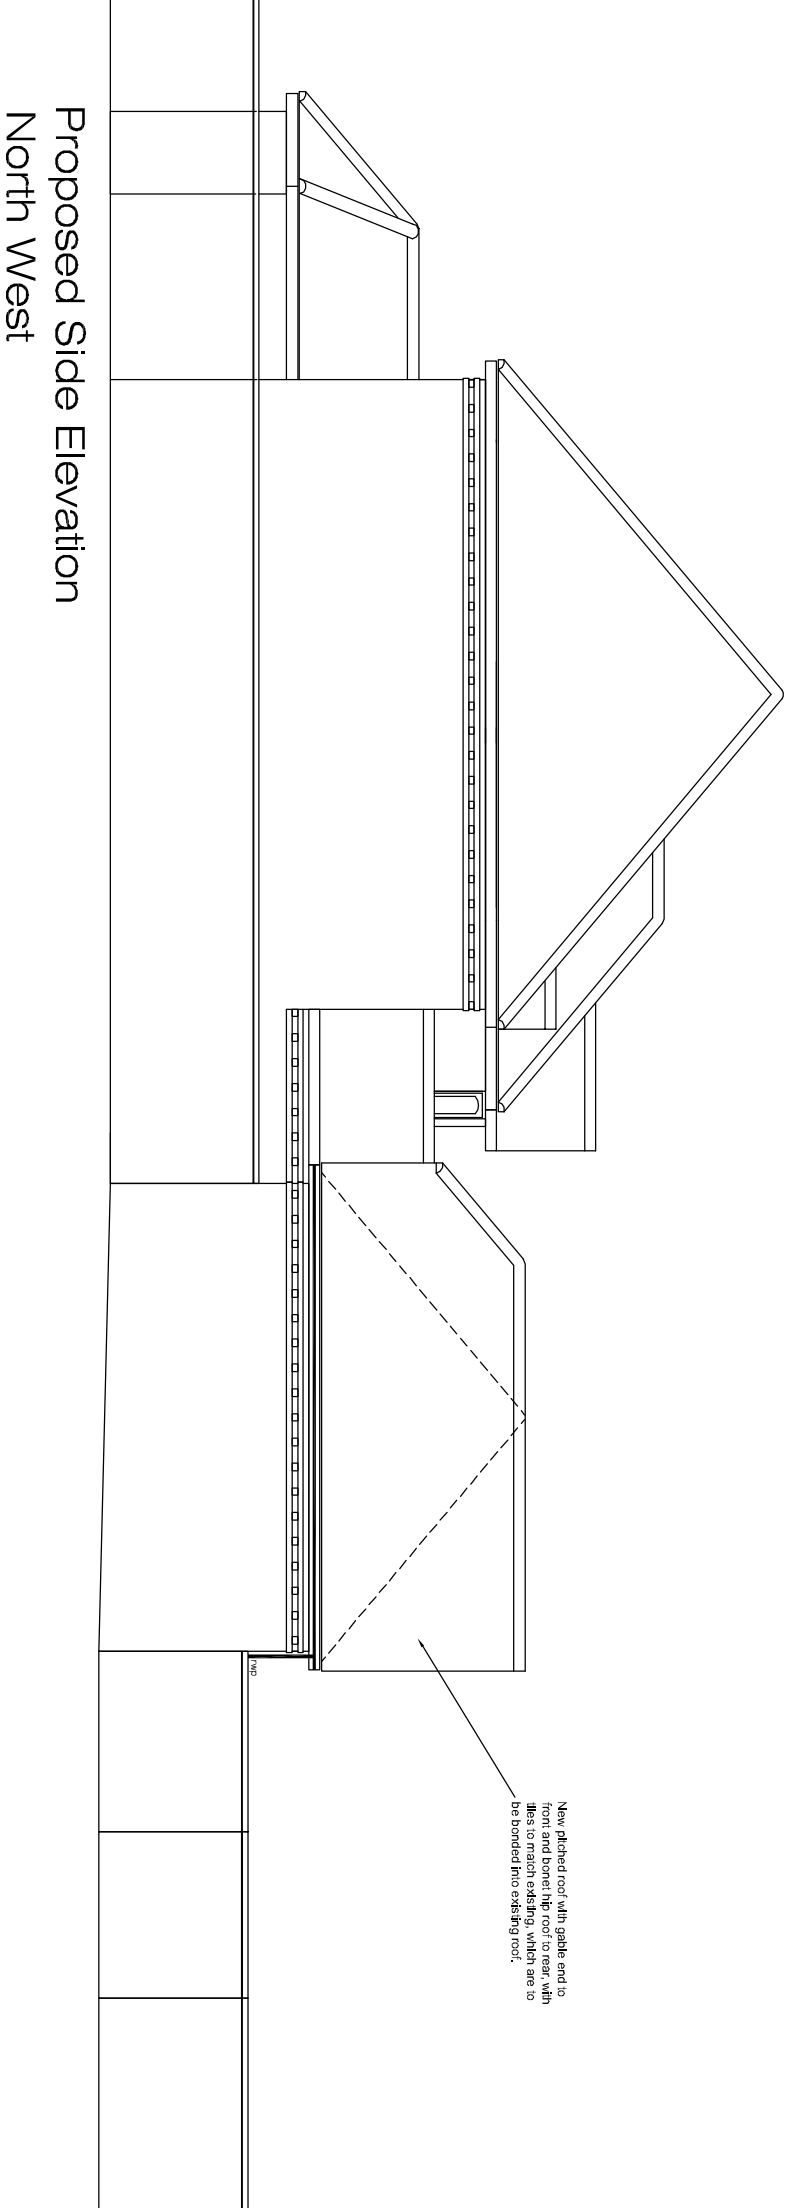

1. This drawing is the copyright of ABC Designs Ltd. It may not be copied, altered or reproduced in any way whatsoever, neither passed to a third party without their written authority.
2. Dimensions to be checked on site prior to commencing any work. Any discrepancies should be reported to the project designer immediately.
3. Please do not scale these drawings.
4. If in doubt ask.

Proposed Front Elevation South West

Proposed Side Elevation South East

Proposed Side Elevation North West

Rev	Description	Date	By	Ch
Drawing Status:				

14 Ruby Close
 Totton
 Southampton
 Hampshire
 SO40 2BF

Drawing Elevations

Drawn	Scale	Checked	Date
MC	1:50		Aug 08
Drawing no.	Revision		
0801-WD03			