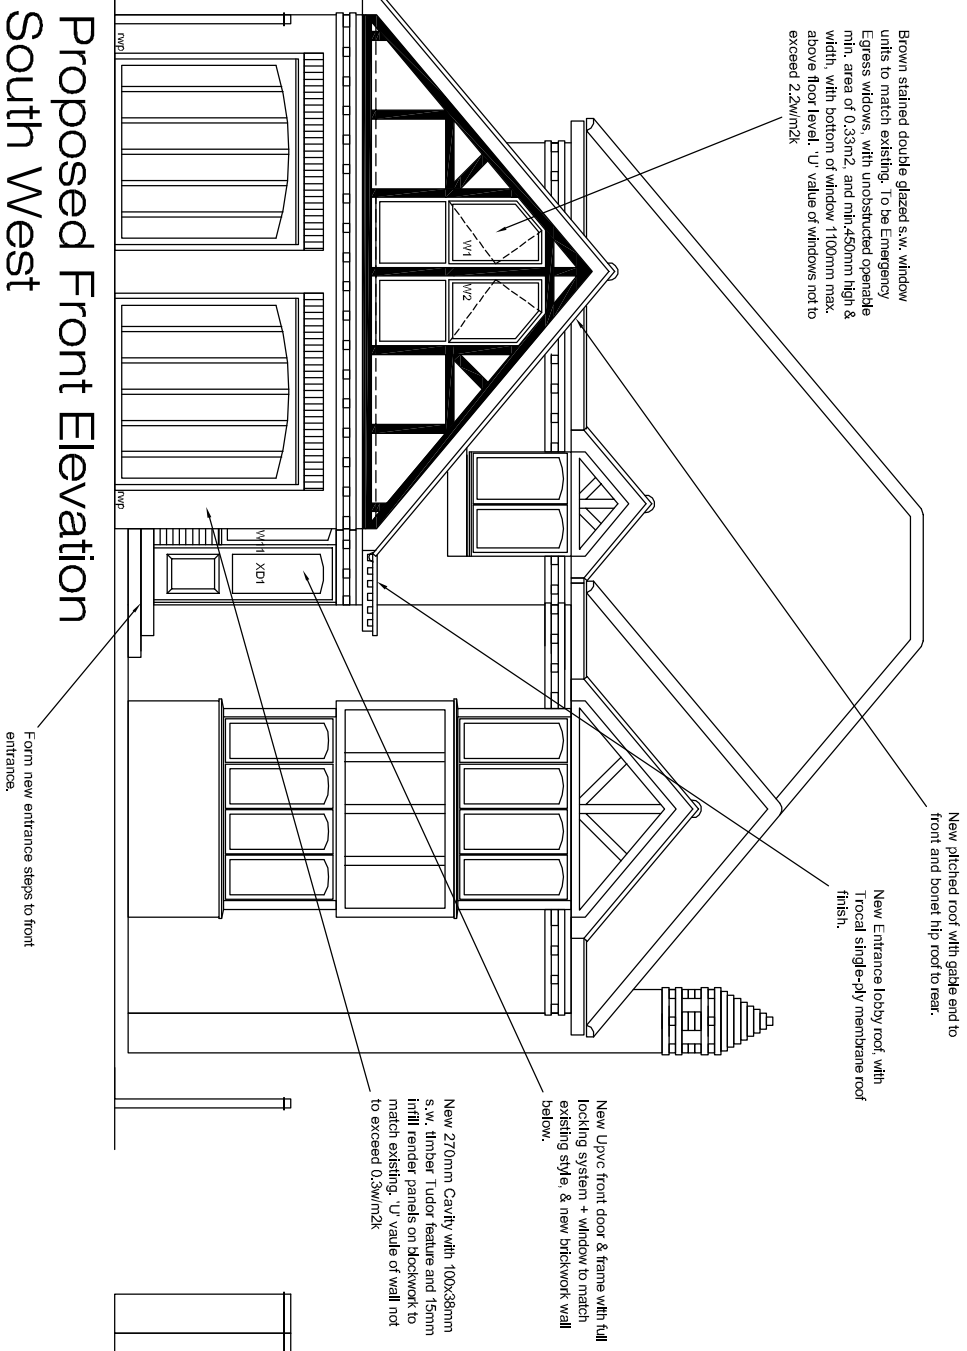

Proposed Front Elevation South West

Proposed Side Elevation South East

Proposed Side Elevation North West

Rev	Description	Date	By	Ch
Drawing Status:				

14 Ruby Close
 Totton
 Southampton
 Hampshire
 SO40 2BF

Drawing Elevations

Drawn	Scale	Checked	Date
MC	1:50		Aug 08
Drawing no.	Revision		
0801-WD03			