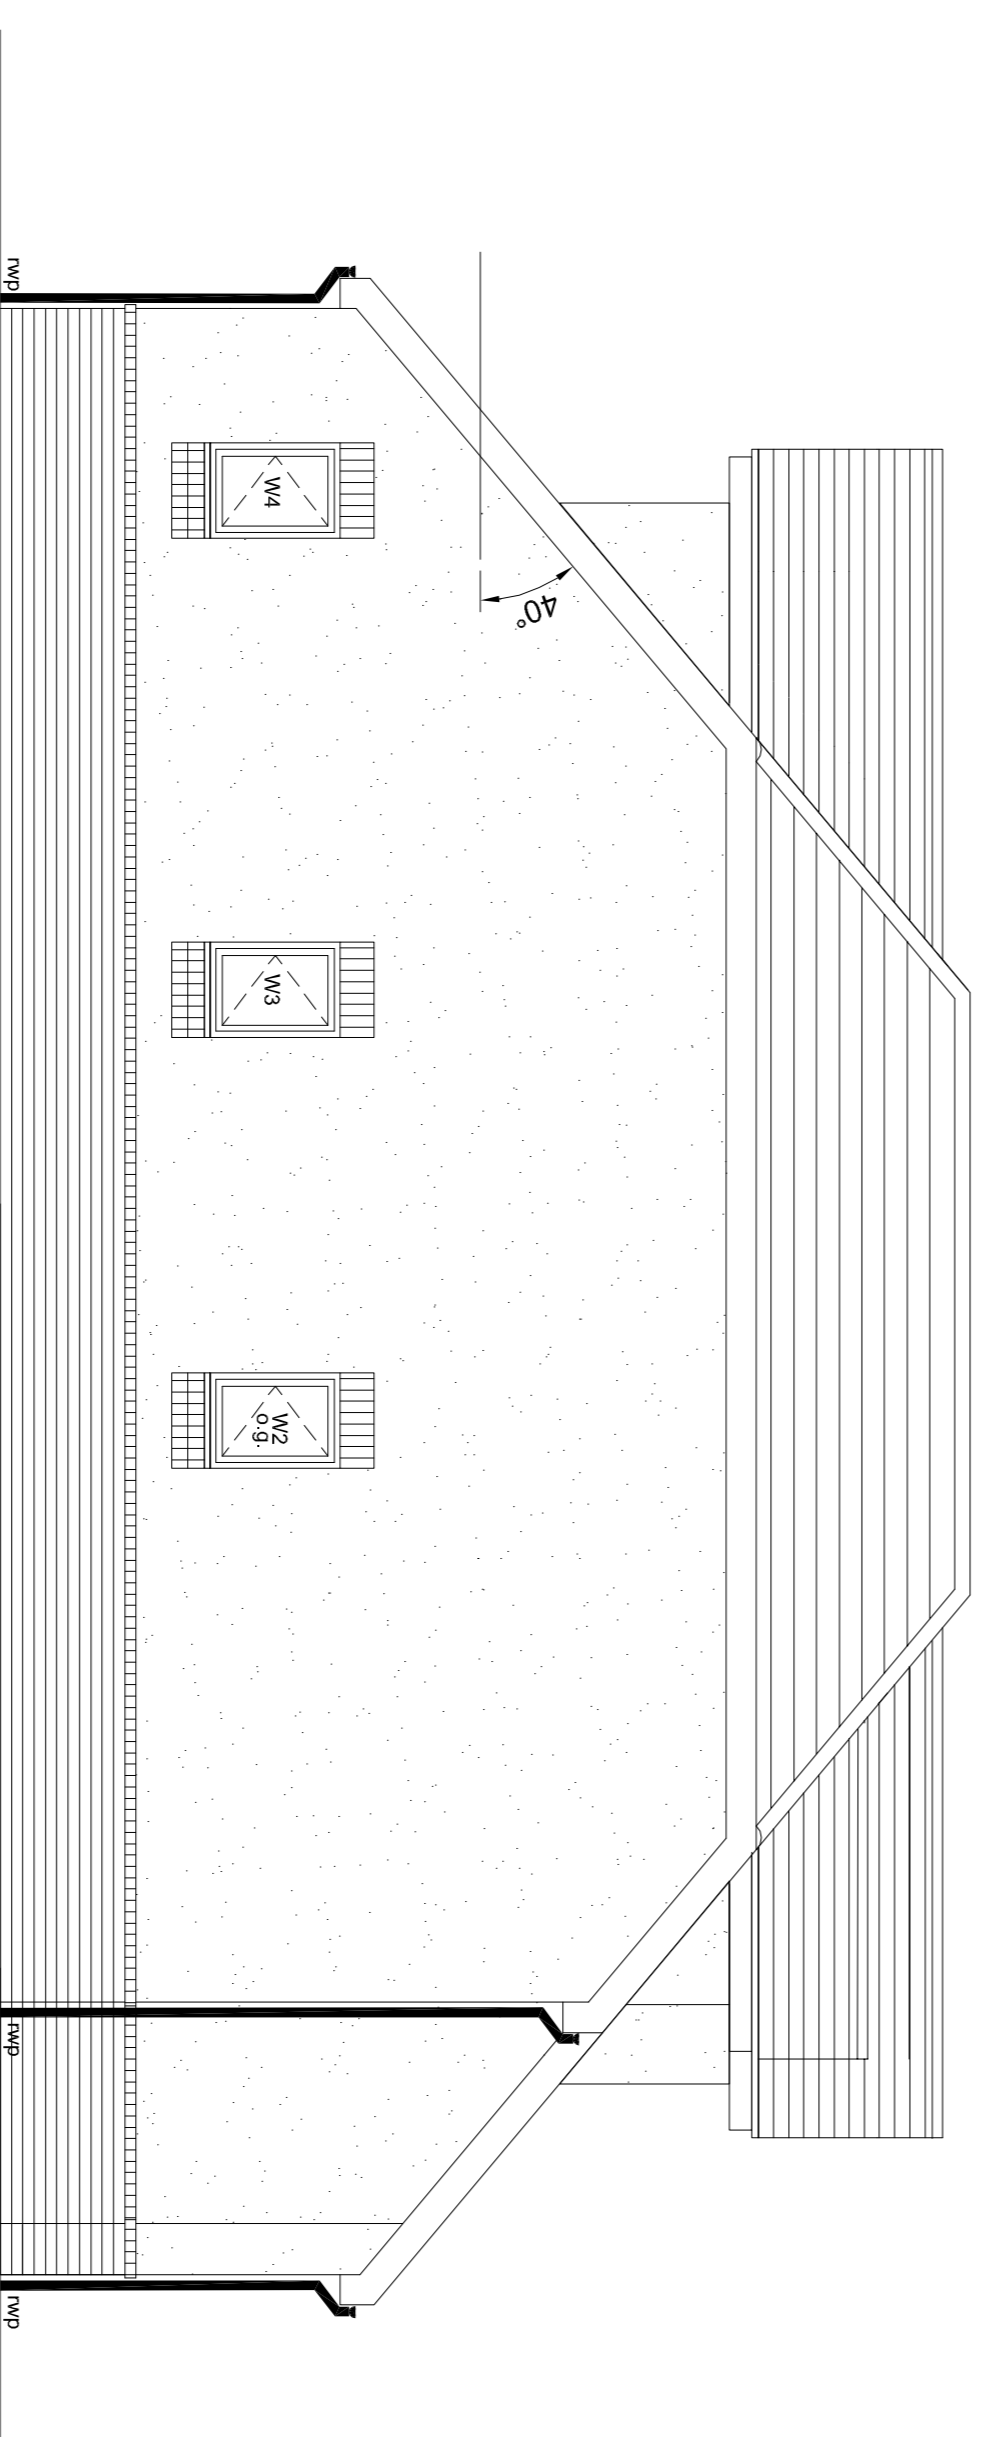

1. This drawing is the copyright of ABC Designs Ltd. It may not be copied, altered or reproduced in any way whatsoever, neither passed to a third party without their written authority.
2. Dimensions to be checked on site prior to commencing any work. Any discrepancies should be reported to the project designer immediately.
3. Please do not scale these drawings.
4. If in doubt ask.

Rev. Description Date By Ch
Drawing Status:

14 Ruby Close
Totton
Southampton
Hampshire
SO40 2BF

Office 02380 871104
Fax 02380 871104
Email admin@abc-designs.co.uk
Web www.abc-designs.co.uk

Client Knightswood Construction Ltd.

Project New Dwelling
60 Pine Road
Chandlers Ford
Hampshire

Drawing Elevations

Drawn	Scale	Checked	Date
MC	1:50 @ A1		Jan 05
Drawing no.	0205-WD05	Revision	