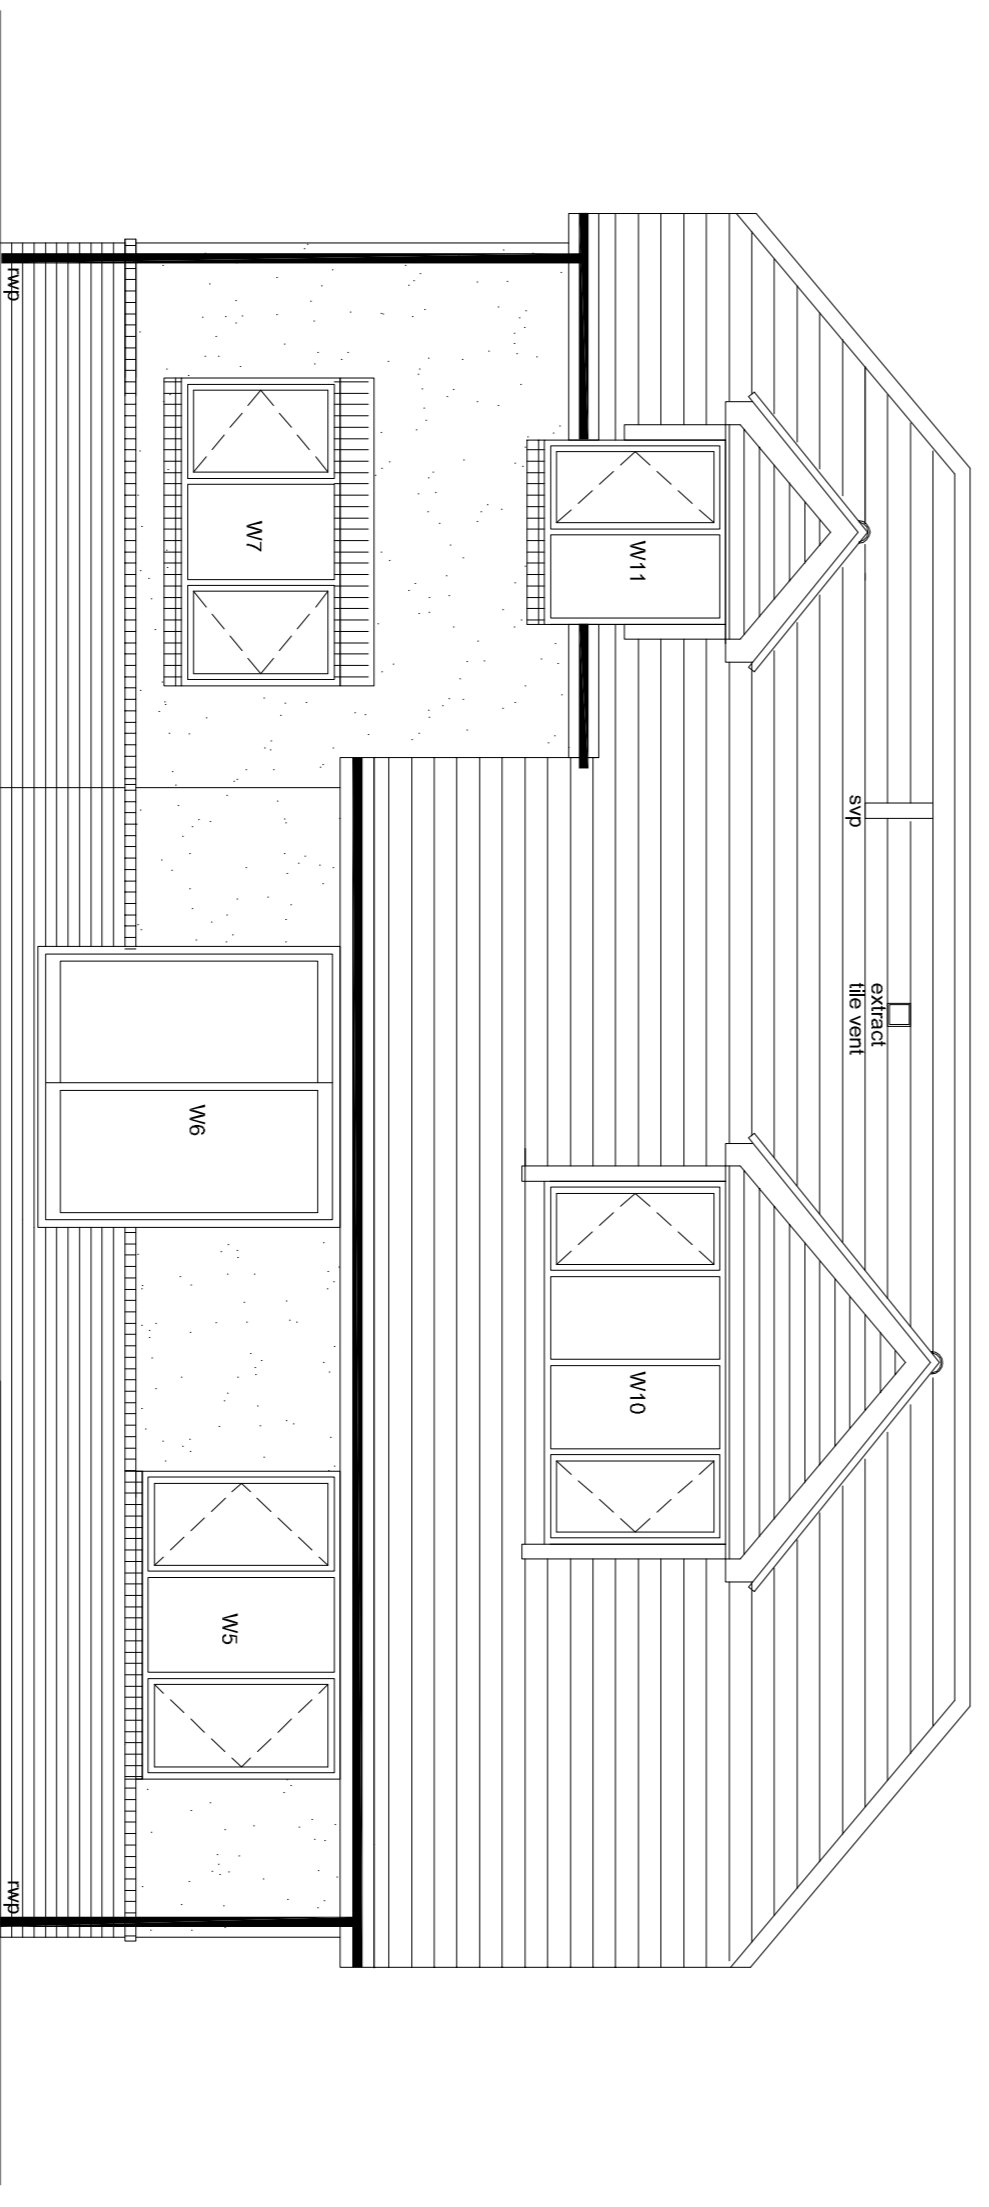

1. This drawing is the copyright of ABC Designs Ltd. It may not be copied, altered or reproduced in any way whatsoever, neither passed to a third party without their written authority.
2. Dimensions to be checked on site prior to commencing any work. Any discrepancies should be reported to the project designer immediately.
3. Please do not scale these drawings.
4. If in doubt ask.

Project New Dwelling
60 Pine Road
Chandlers Ford
Hampshire

Drawing Elevations

Drawn	Scale	Checked	Date
MC	1:50 @ A1		Jan 05
Drawing no.	0205-WD05	Revision	