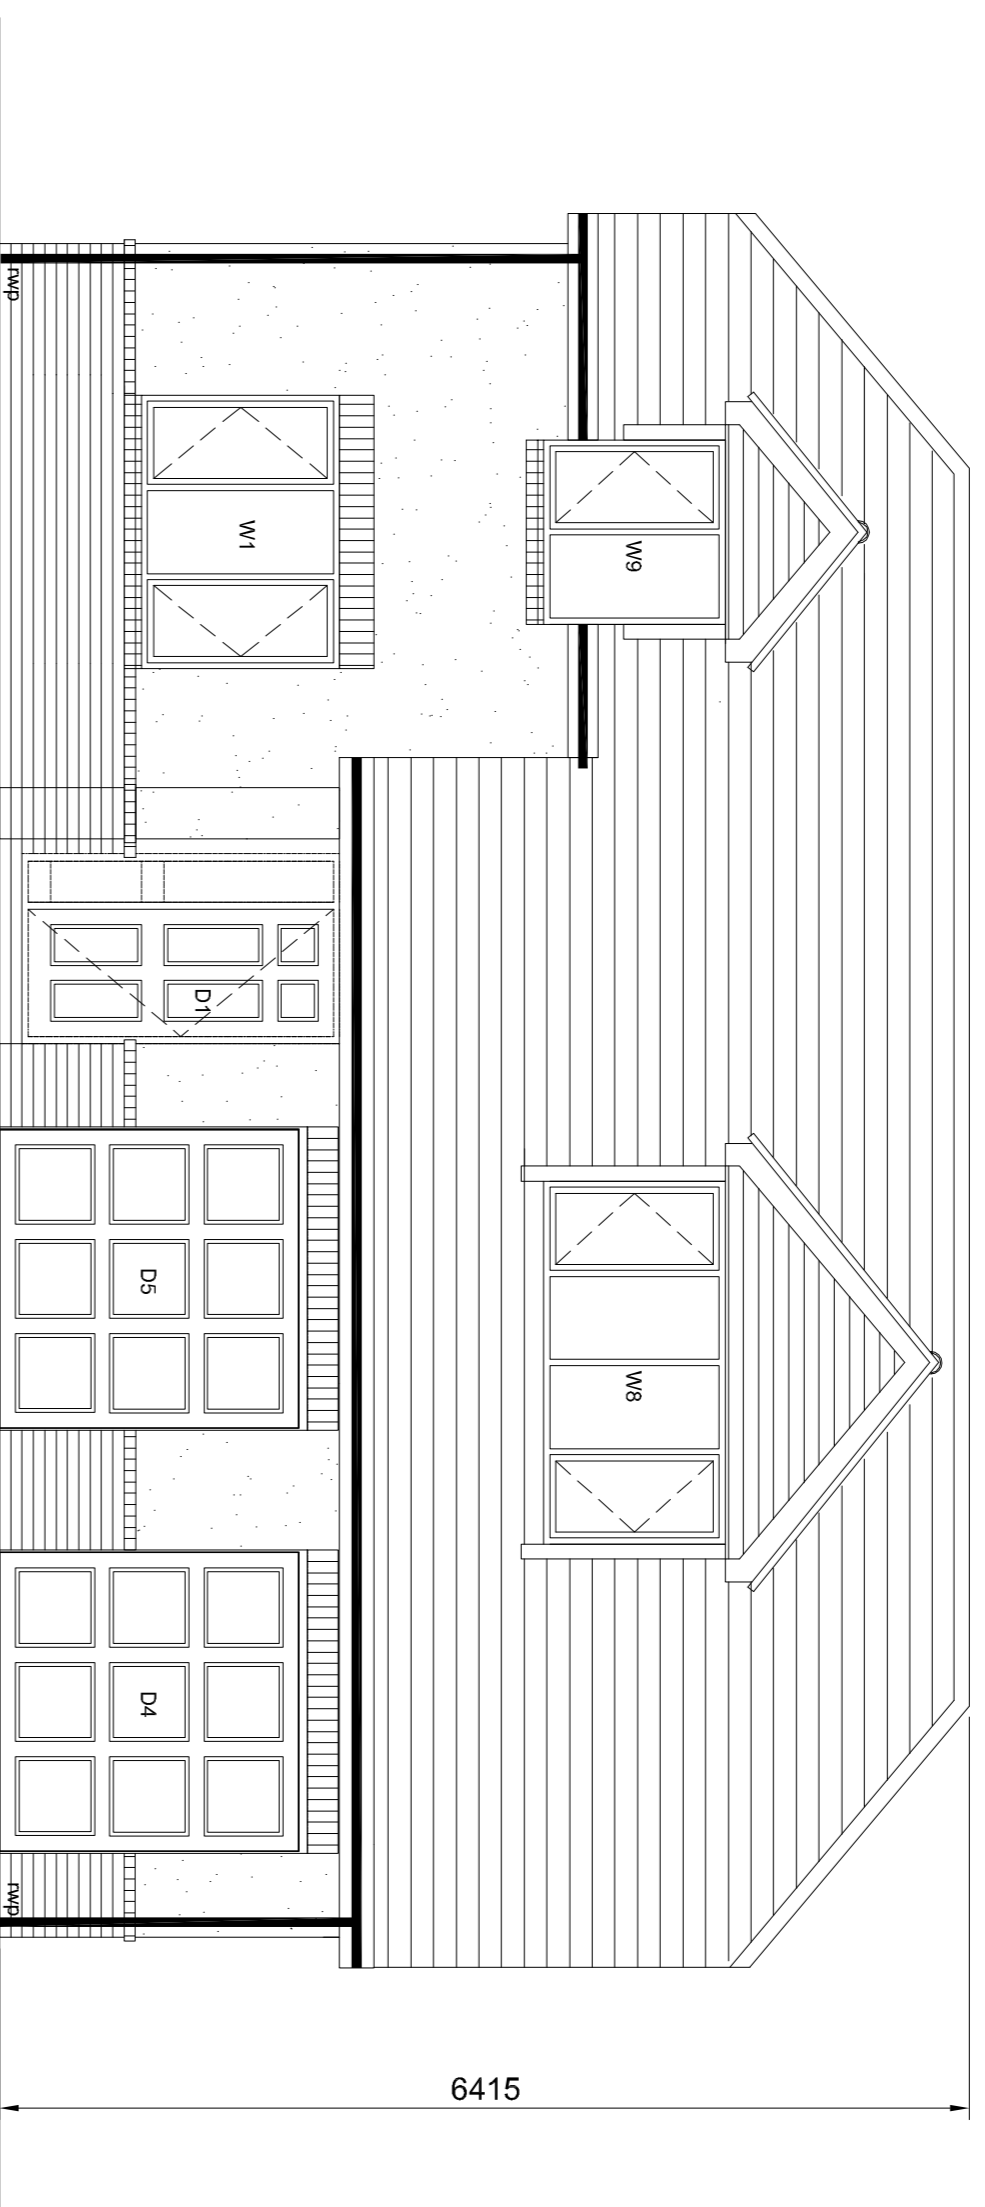

1. This drawing is the copyright of ABC Designs Ltd. It may not be copied, altered or reproduced in any way whatsoever, neither passed to a third party without their written authority.
2. Dimensions to be checked on site prior to commencing any work. Any discrepancies should be reported to the project designer immediately.
3. Please do not scale these drawings.
4. If in doubt ask.

Project New Dwelling
60 Pine Road
Chandlers Ford
Hampshire

Drawing Elevations

Drawn	Scale	Checked	Date
MC	1:50 @ A1		Jan 05
Drawing no.	0205-WD05	Revision	