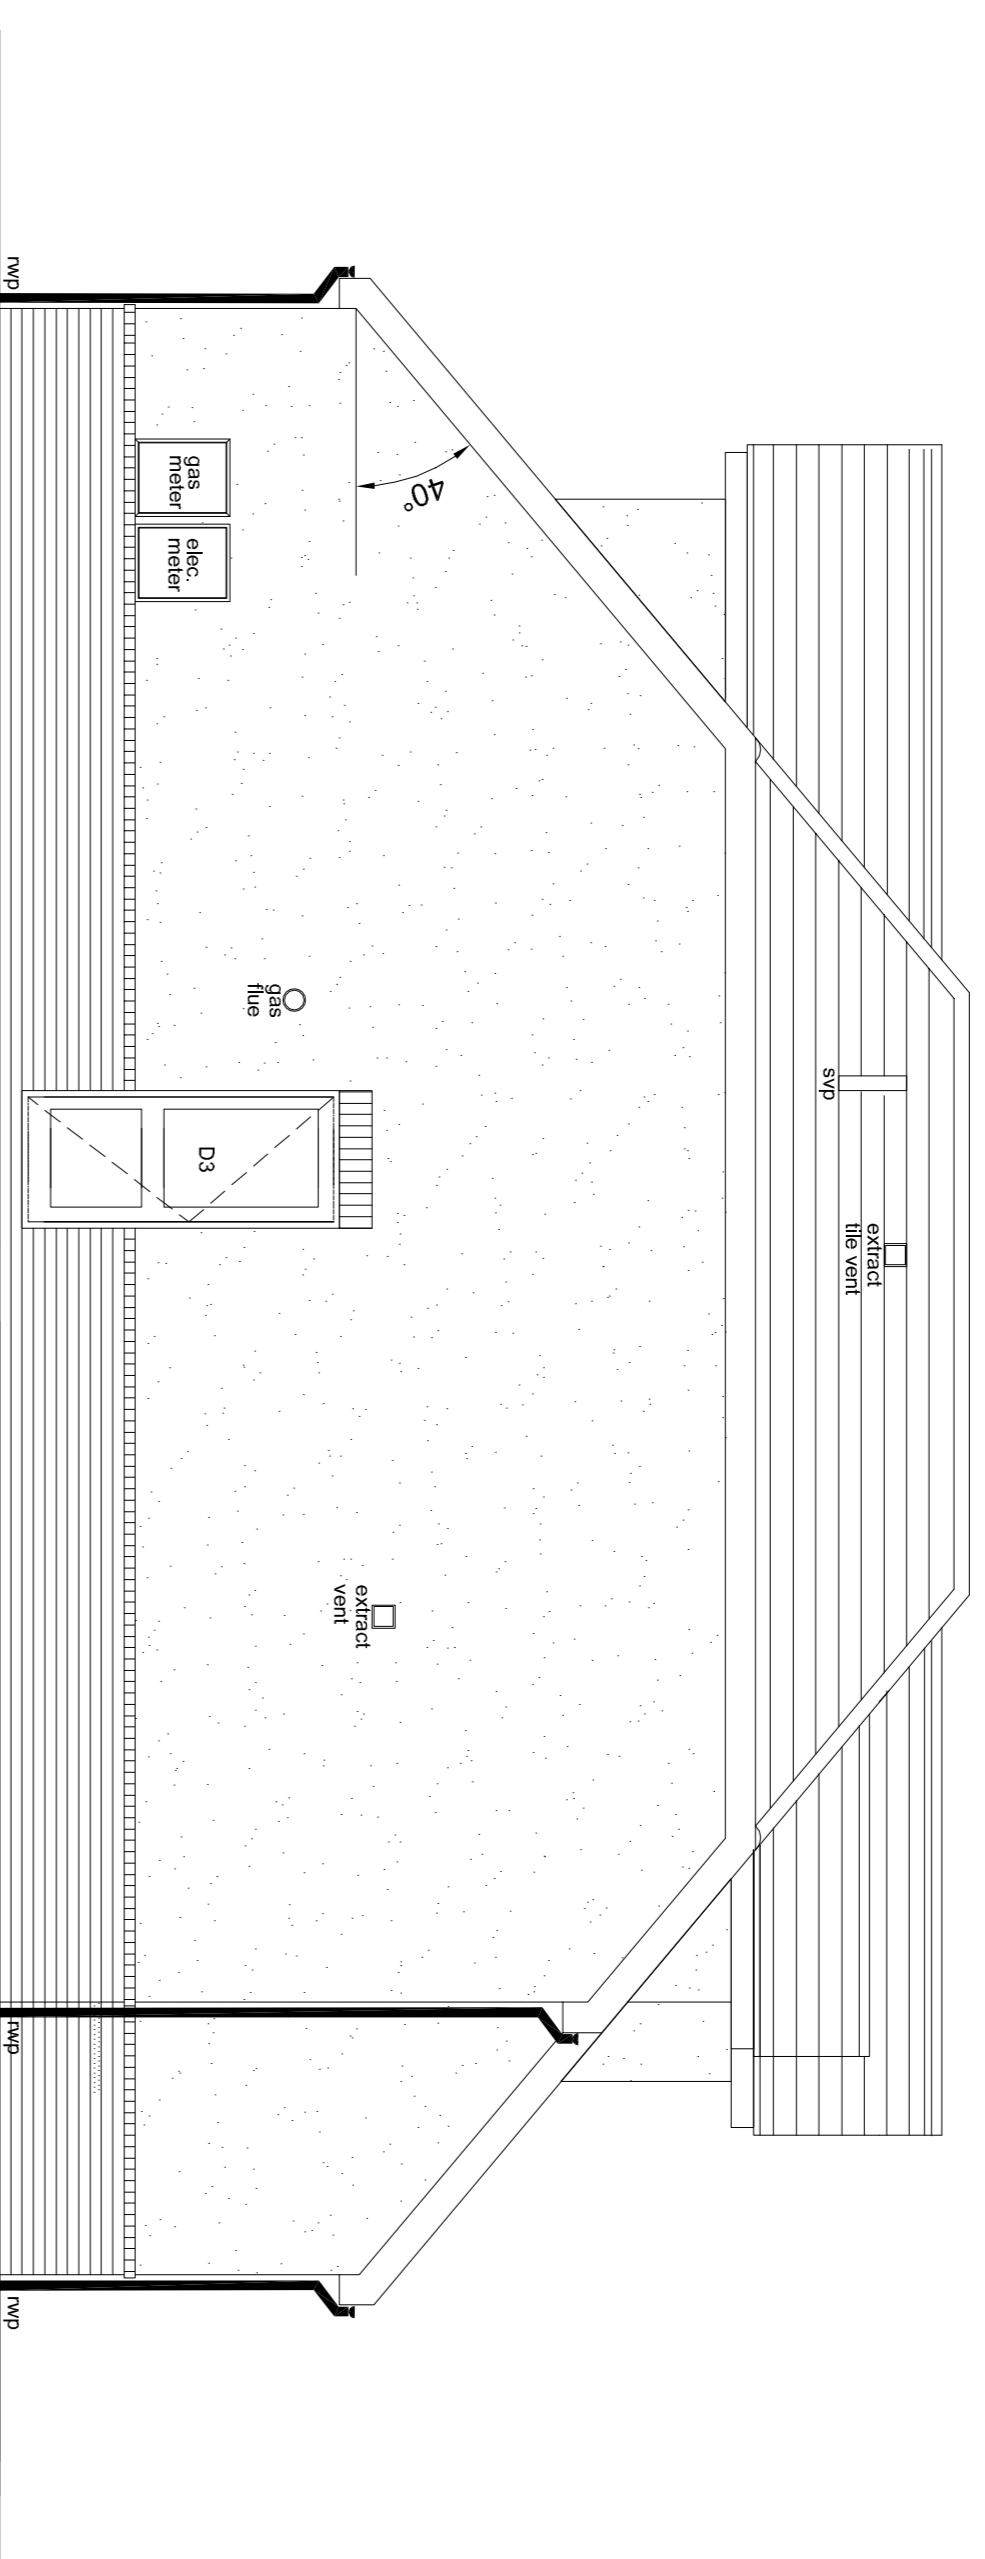

1. This drawing is the copyright of ABC Designs Ltd. It may not be copied, altered or reproduced in any way whatsoever, neither passed to a third party without their written authority.
2. Dimensions to be checked on site prior to commencing any work. Any discrepancies should be reported to the project designer immediately.
3. Please do not scale these drawings.
4. If in doubt ask.

Rev. Description Date By Ch
Drawing Status:

14 Ruby Close
Totton
Southampton
Hampshire
SO40 2BF

Office 02380 871104
Fax 02380 871104
Email admin@abc-designs.co.uk
Web www.abc-designs.co.uk

Client Knightswood Construction Ltd.

Project New Dwelling
60 Pine Road
Chandlers Ford
Hampshire

Drawing Elevations

Drawn	Scale	Checked	Date
MC	1:50 @ A1		Jan 05
Drawing no.	0205-WD05	Revision	