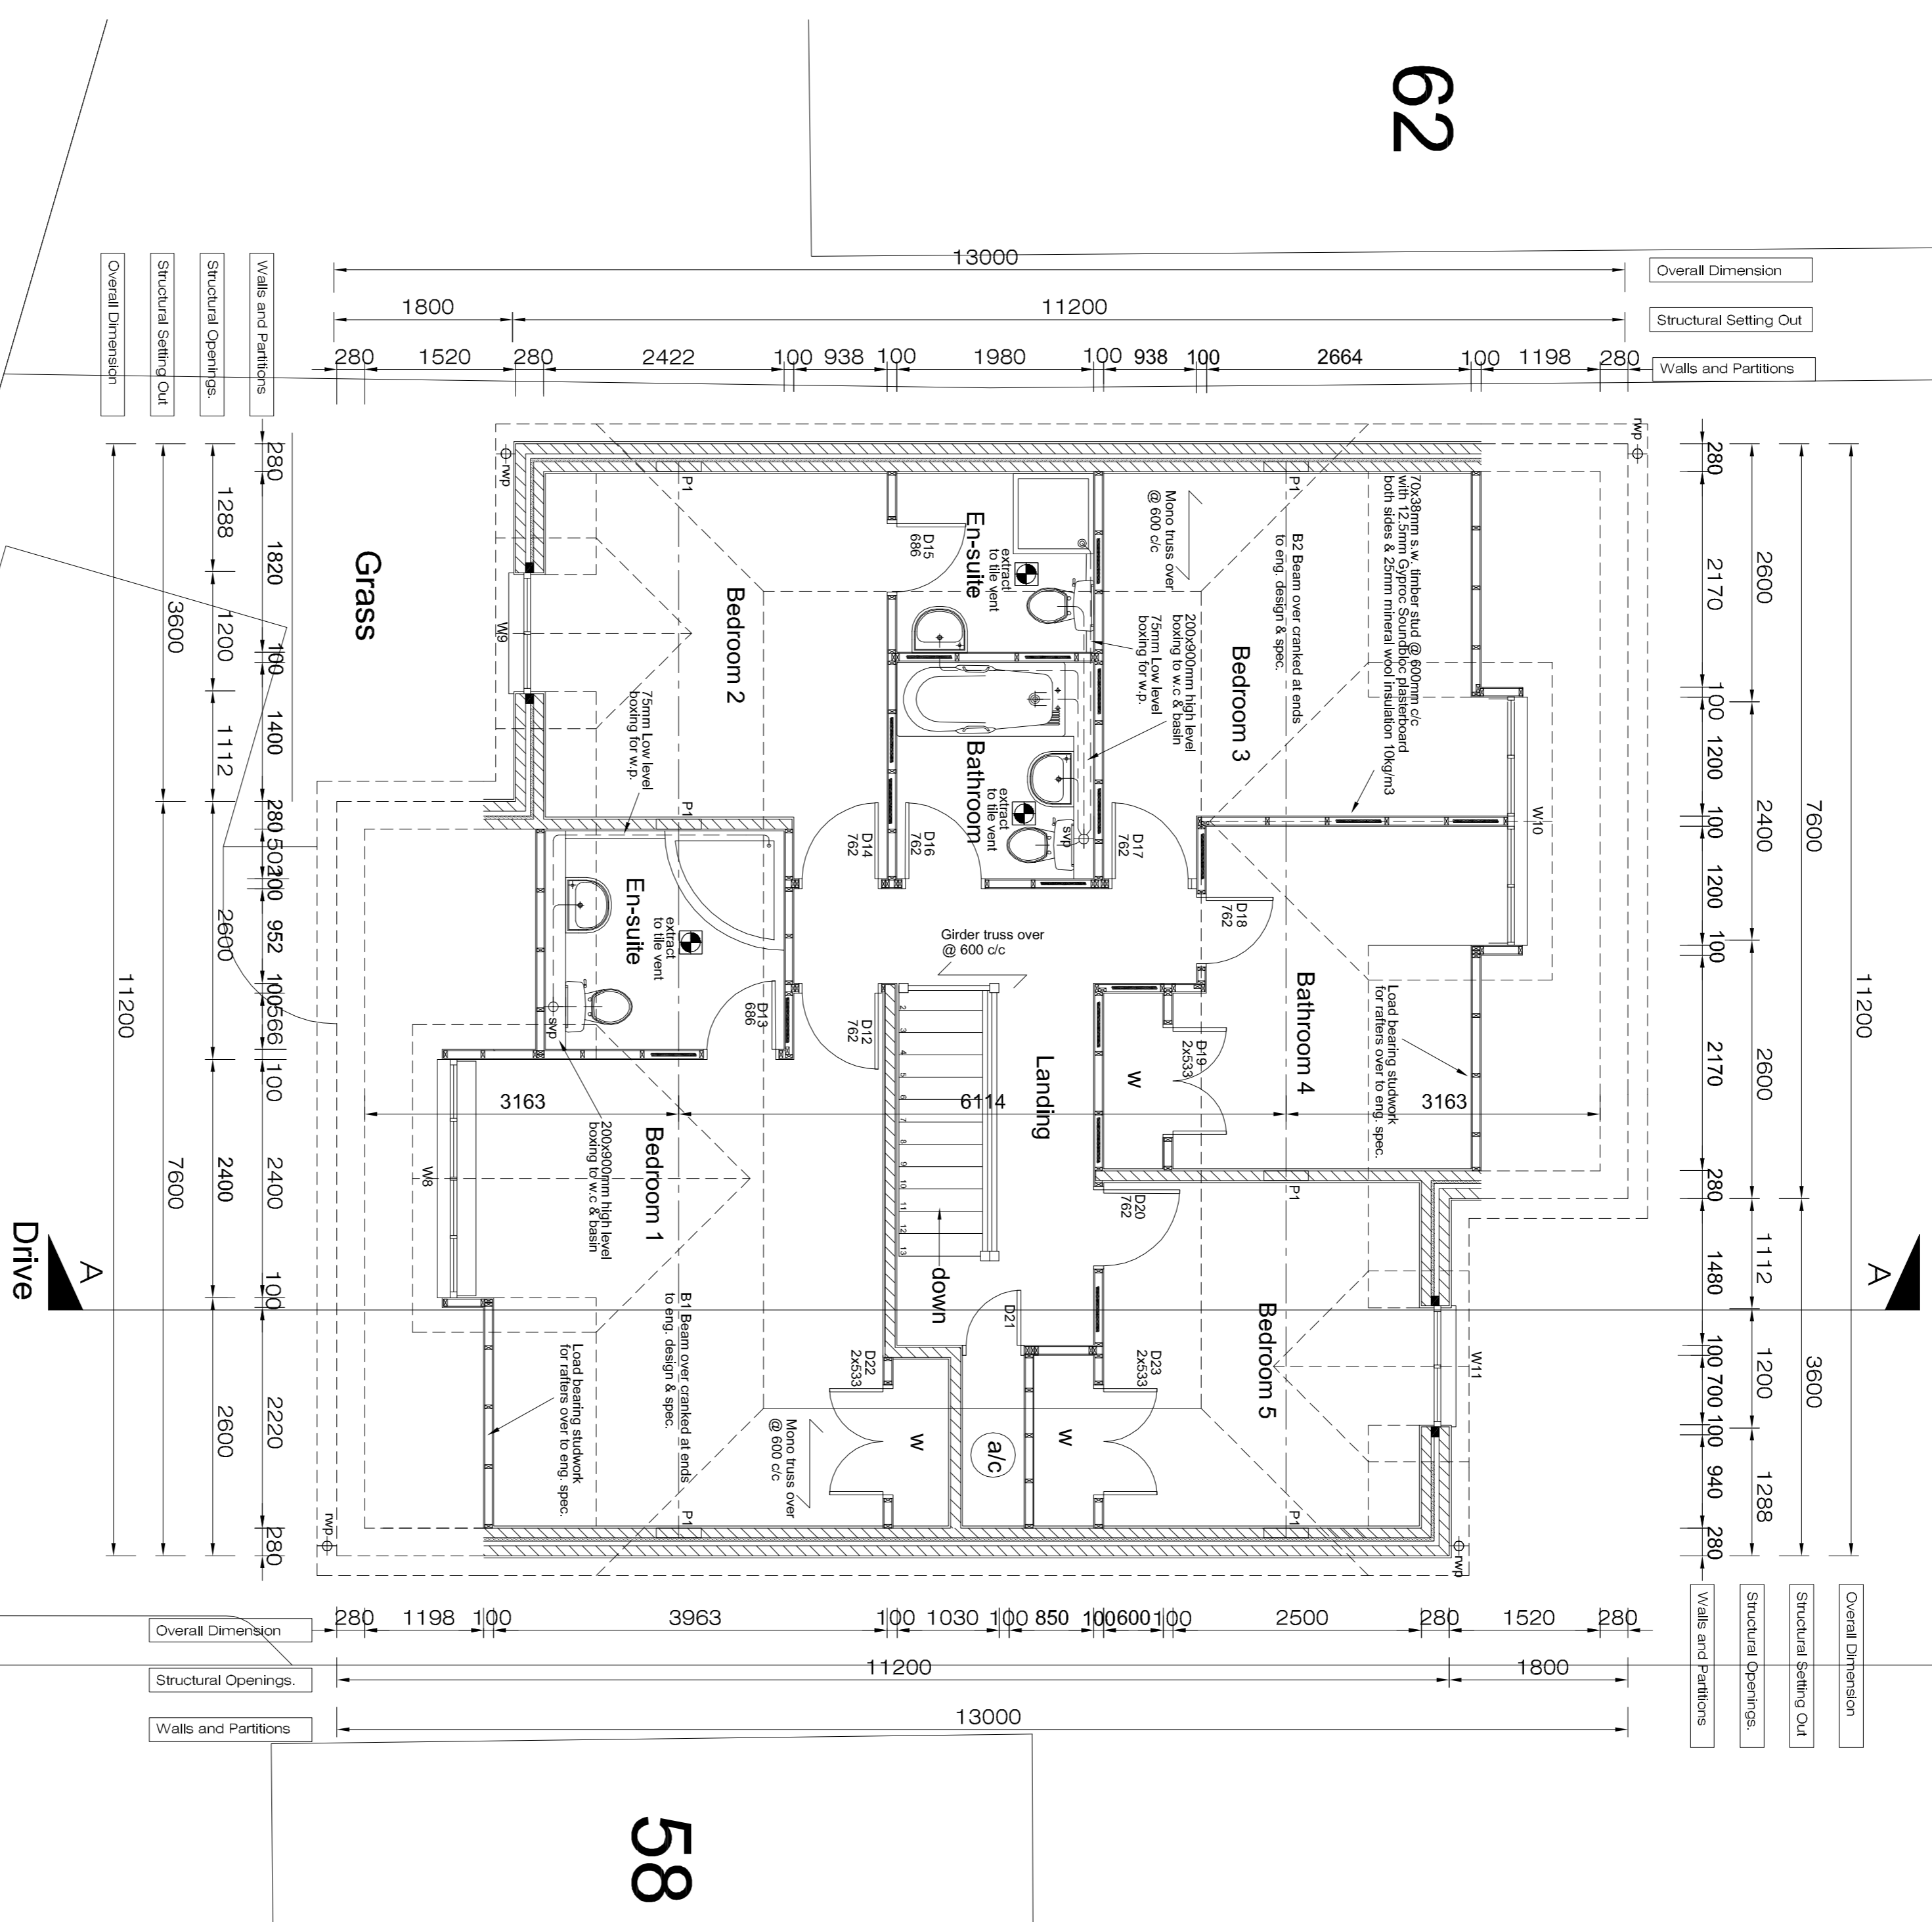

1. This drawing is the copyright of ABC Designs Ltd. It may not be copied, altered or reproduced in any way whatsoever neither passed to a third party without their written authority.
2. Dimensions to be checked on site prior to commencing any work. Any discrepancies should be reported to the project designer immediately.
3. Please do not scale these drawings.
4. If in doubt ask.

Drawn	Scale	Checked	Date
MC	1:50 @ A1		Jan 05
Drawing no.	0205-WD03		Revision