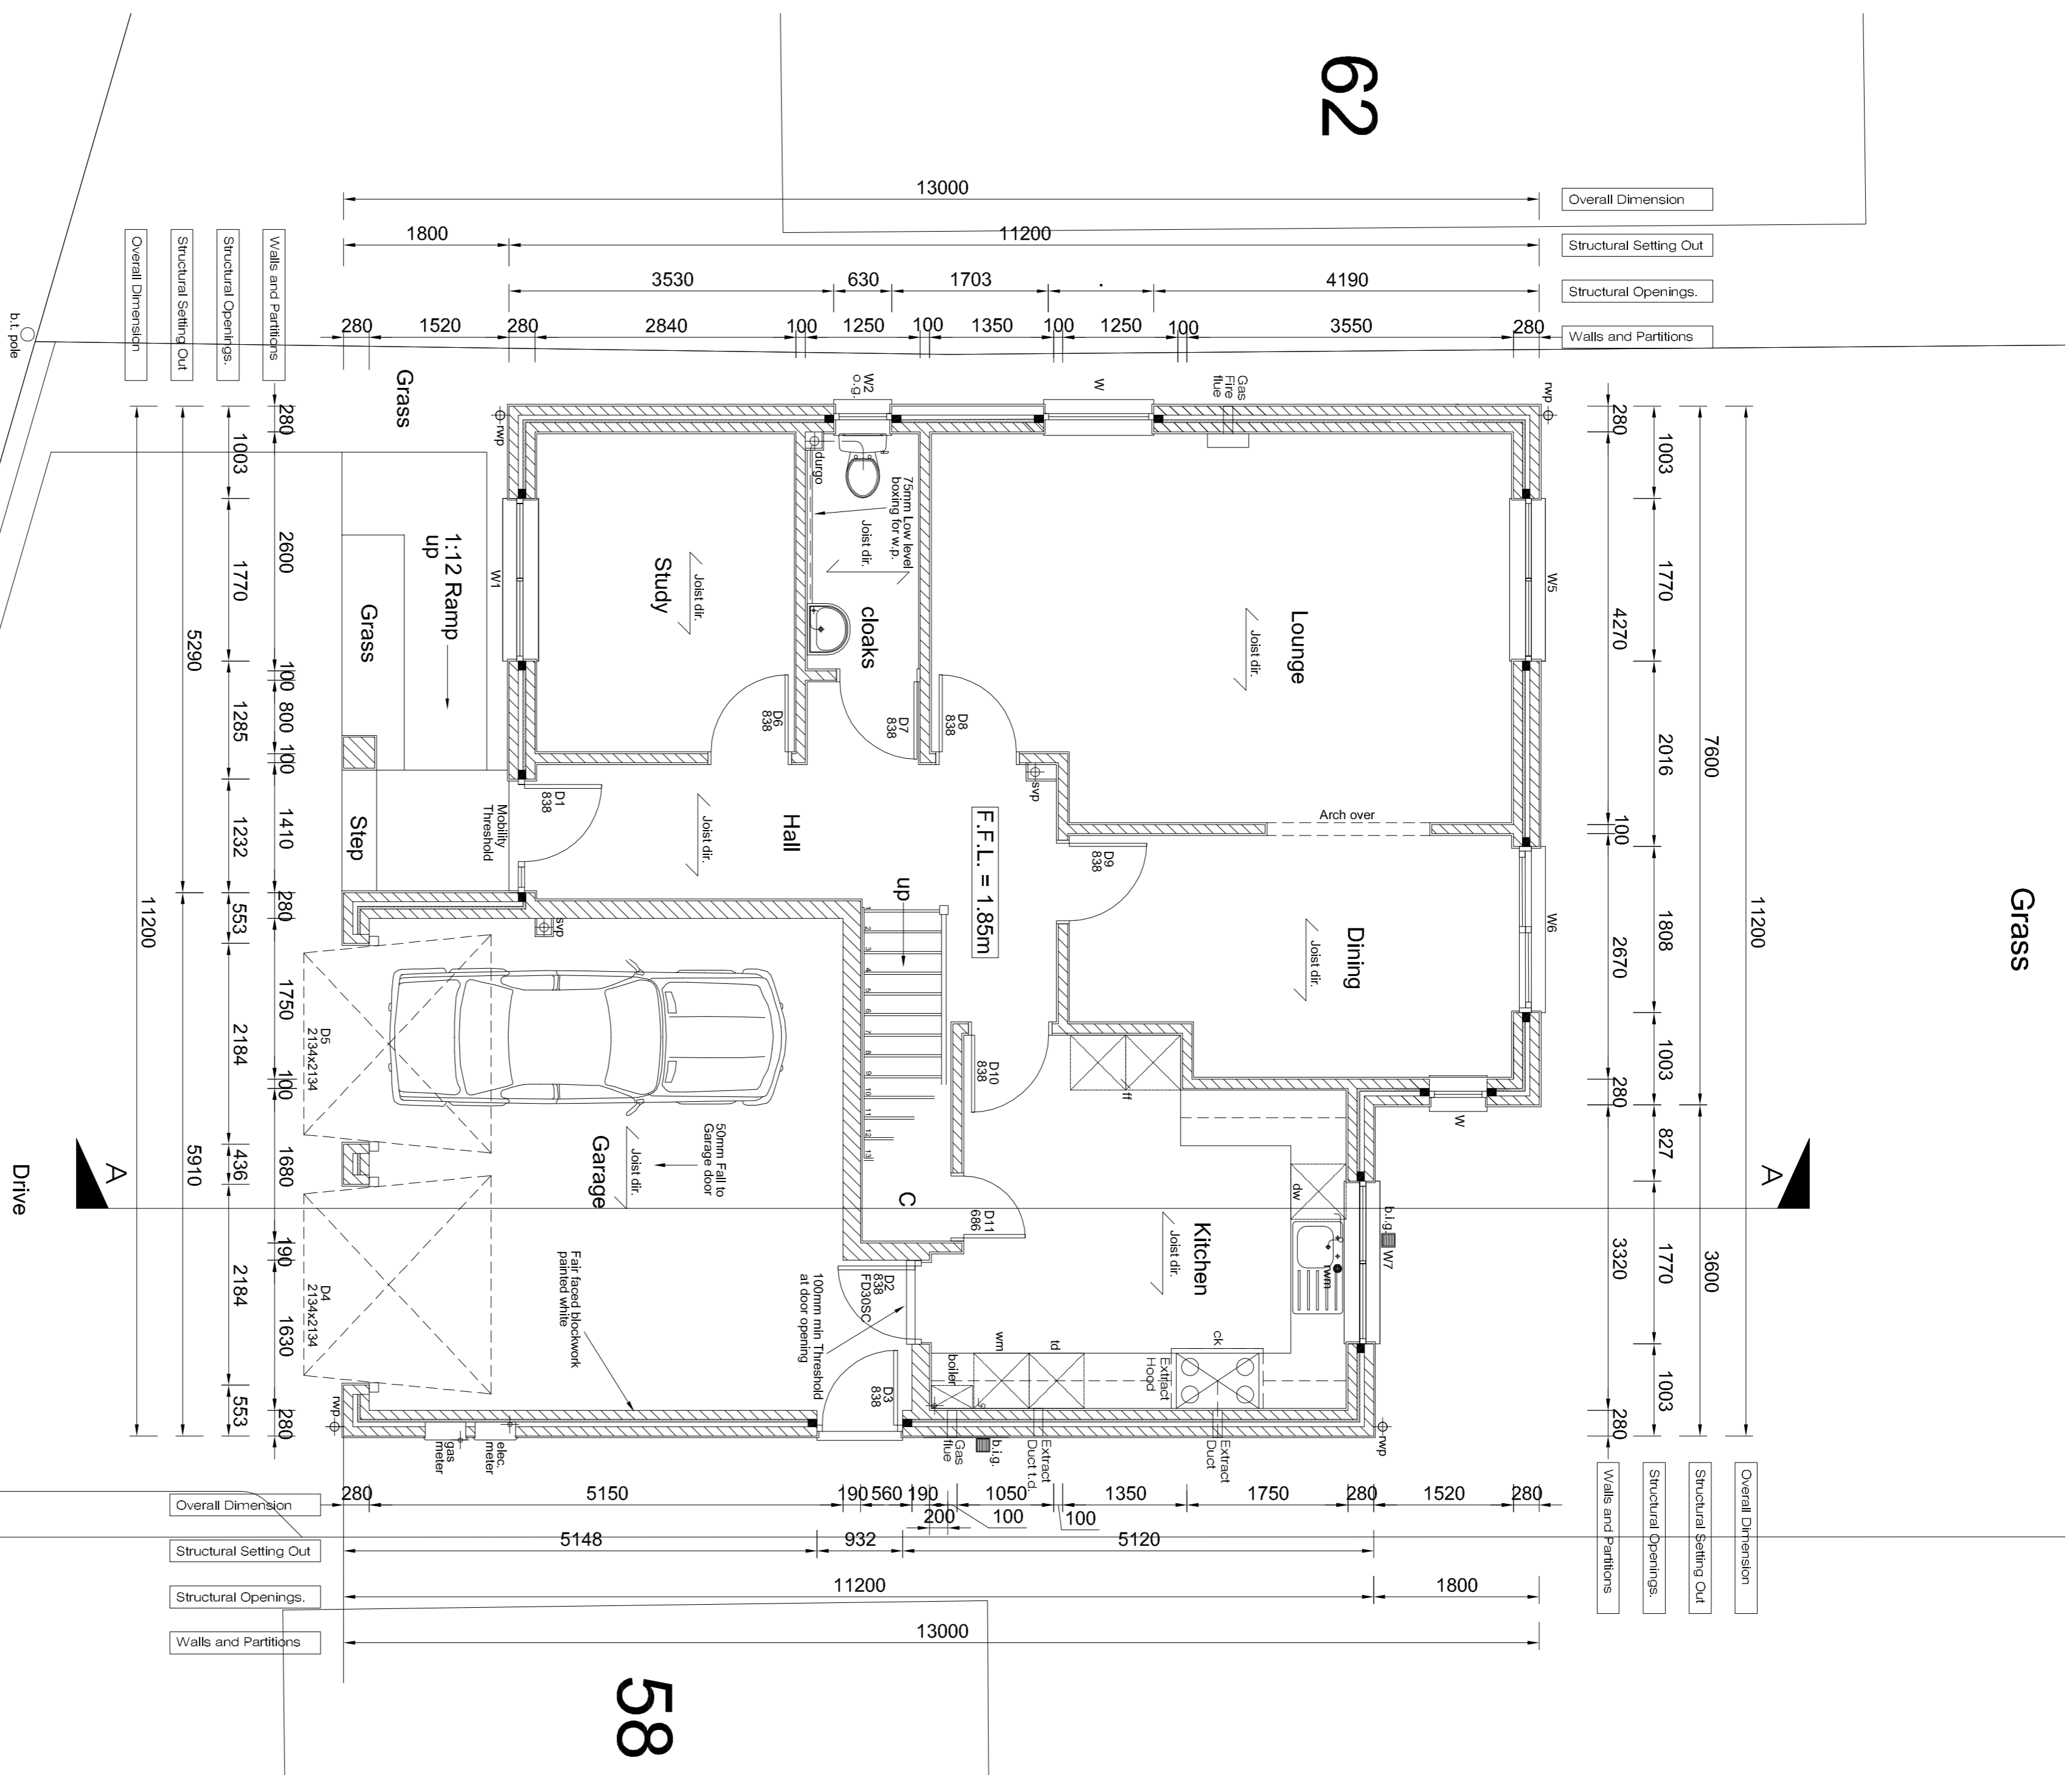

Grass

Rev. Description Date By Ch  
 Drawing Status:  
 14 Ruby Close  
 Totton  
 Southampton  
 Hampshire  
 SO40 2BF

Office 02380 871104  
 Fax 02380 871104  
 Email admin@abc-designs.co.uk  
 Web www.abc-designs.co.uk

Client Knightswood Construction Ltd.

Project New Dwelling  
 60 Pine Road  
 Chandlers Ford  
 Hampshire

Drawing Ground Floor Plan

Drawn	Scale	Checked	Date
MC	1:50 @ A1		Jan 05
Drawing no.	Revision		
0205-WD02			